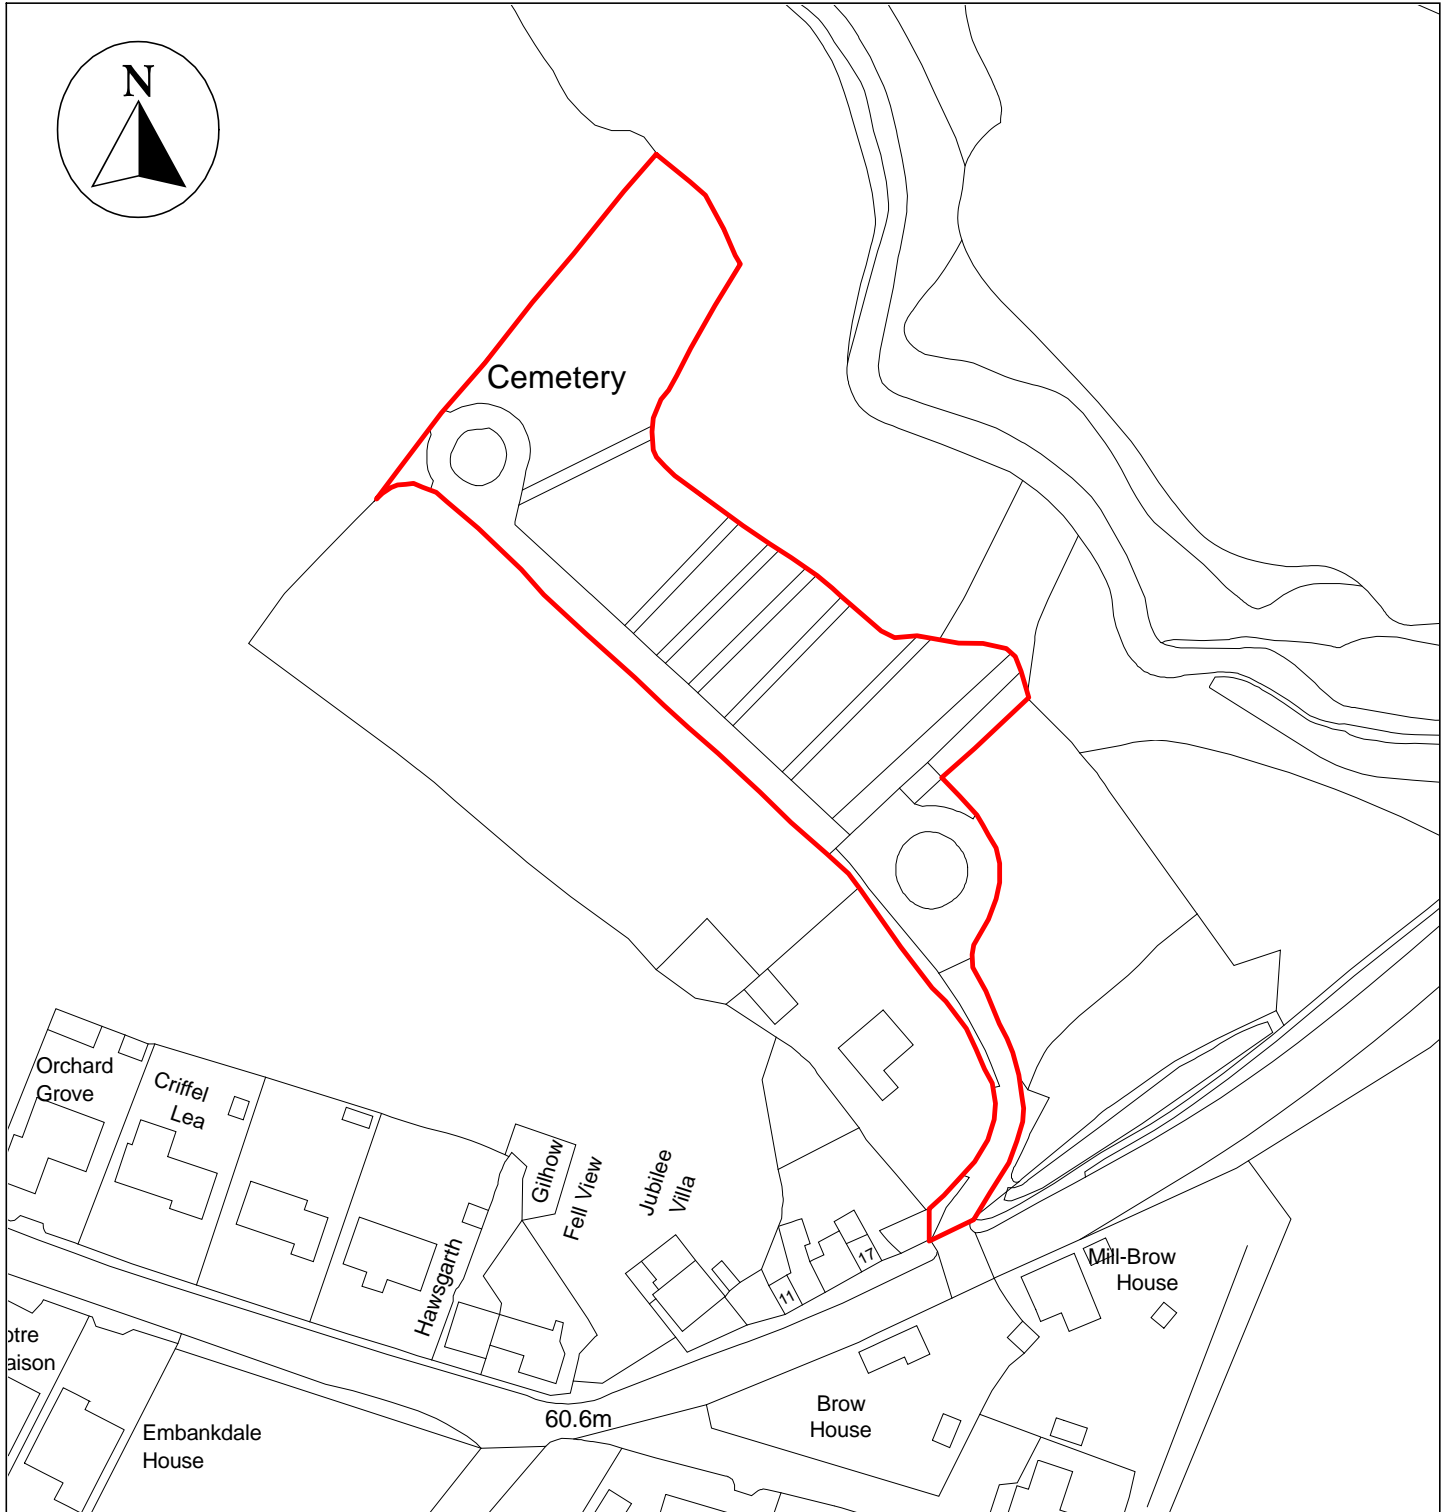

# Public Space Protection Order Cumberland Council 2024

ANTI-SOCIAL BEHAVIOUR CRIME AND  
POLICING ACT 2014

## Dearham Cemetery, Row Brow, Dearham, Maryport

Neighbourhoods  
Education and Enforcement  
Allerdale House  
Workington  
CA14 3YJ

Scale: 1 : 1,250  
Date: February 2024

©crown copyright database rights 2024  
ordnance survey AC0000861732